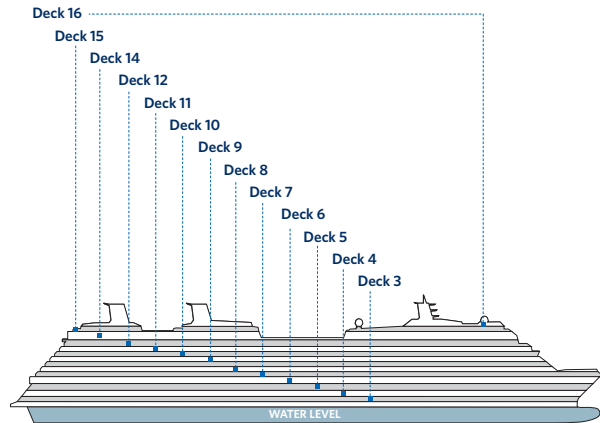

Celebrity Solstice® Deck Plans

Celebrity Solstice Ship Specifications

Occupancy: 2,850
 Tonnage: 122,000
 Length: 1,041 feet
 Beam: 121 feet
 Draught: 27 feet

Cruising Speed: 24 knots
 Electric Current: 110/220 AC
 Ship's Registry: Malta
 Entered Service: 2008

Deck plans are not drawn to scale. Deck numbers reflect upper guest levels.
 For an interactive deck plan experience, 360° virtual tours of stateroom categories, and the most up-to-date deck plans, visit celebritycruises.com.