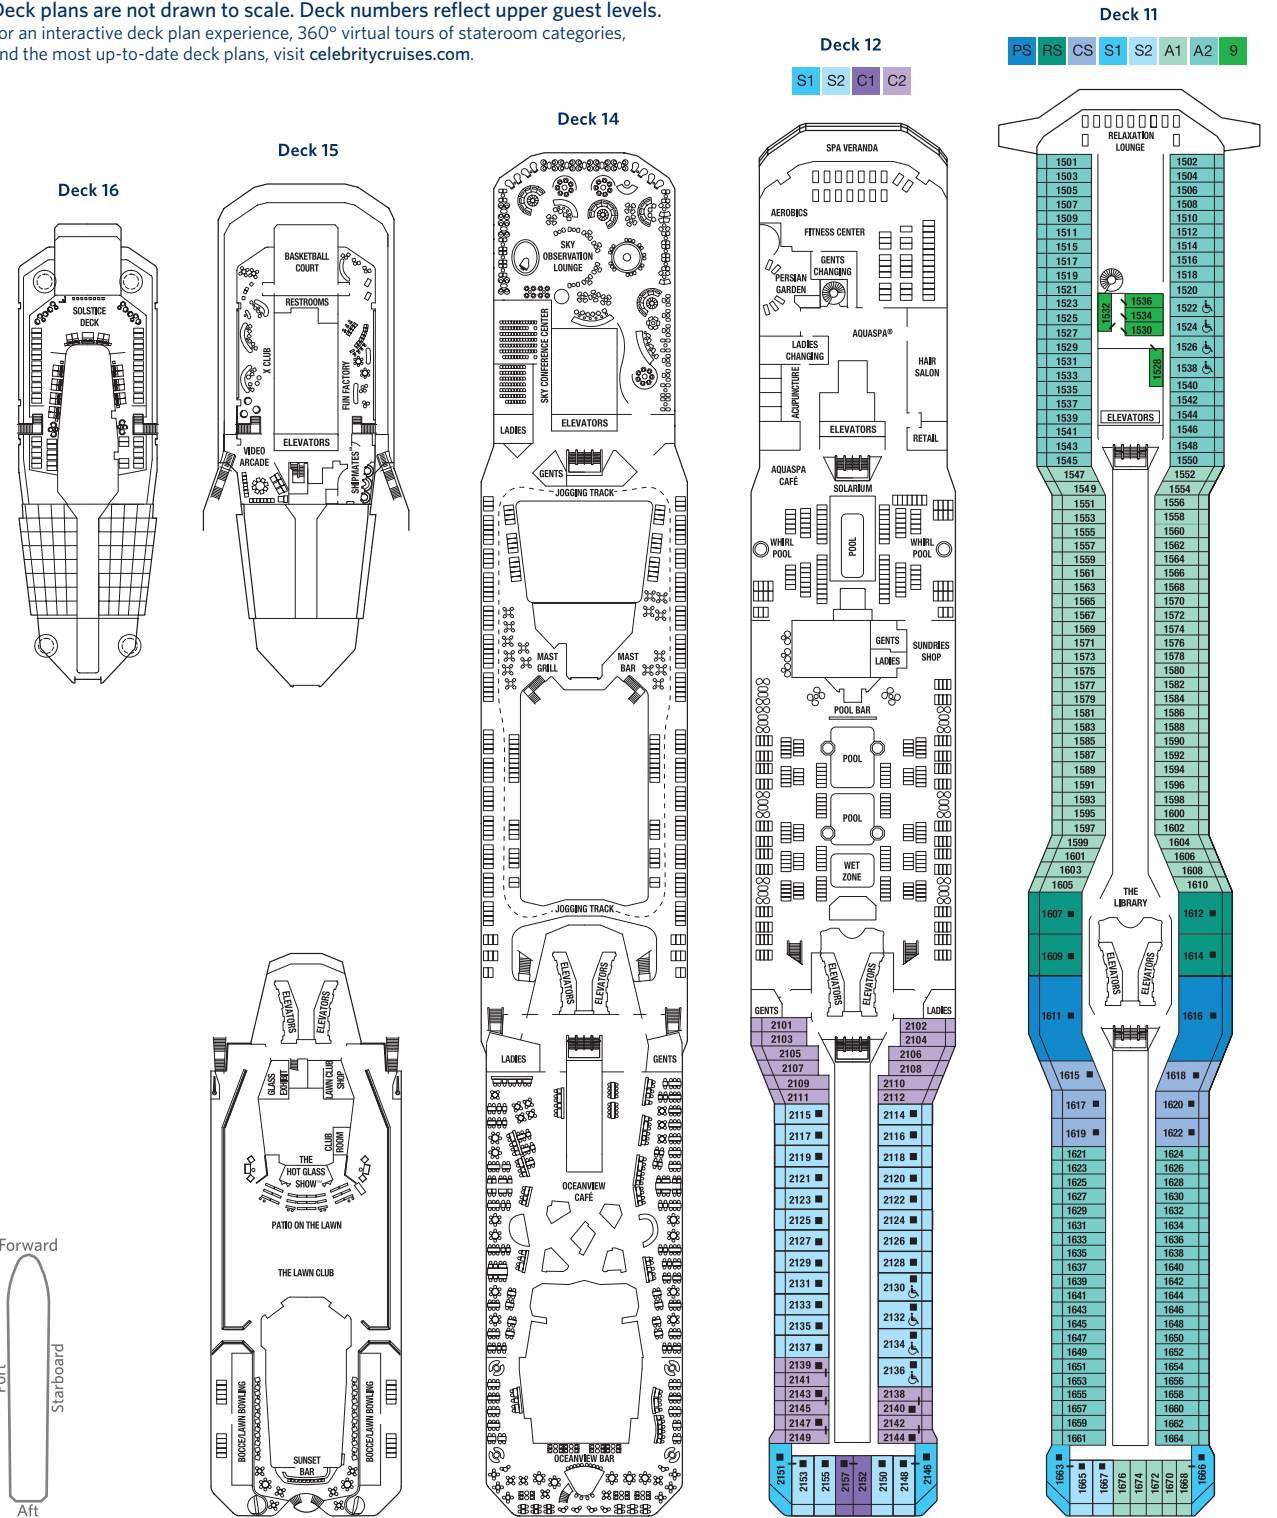

Celebrity Solstice® Deck Plans

Celebrity Solstice Ship Specifications

Occupancy: 2,850
 Tonnage: 122,000
 Length: 1,041 feet
 Beam: 121 feet
 Draught: 27 feet

Cruising Speed: 24 knots
 Electric Current: 110/220 AC
 Ship's Registry: Malta
 Entered Service: 2008

Staterooms with an upper bed and sofa bed accommodate a maximum of four guests.
 Accessible staterooms with a sofa bed accommodate a maximum of three guests.
 Accessible suites with a sofa bed accommodate a maximum of four guests.
Staterooms 1547, 1549, 1552 and 1554 have partially obstructed views.
 Staterooms 2130, 2132, 2134 and 2136 have roll-in showers, no bathtubs.

Deck plans are not drawn to scale. Deck numbers reflect upper guest levels.
 For an interactive deck plan experience, 360° virtual tours of stateroom categories, and the most up-to-date deck plans, visit celebritycruises.com.